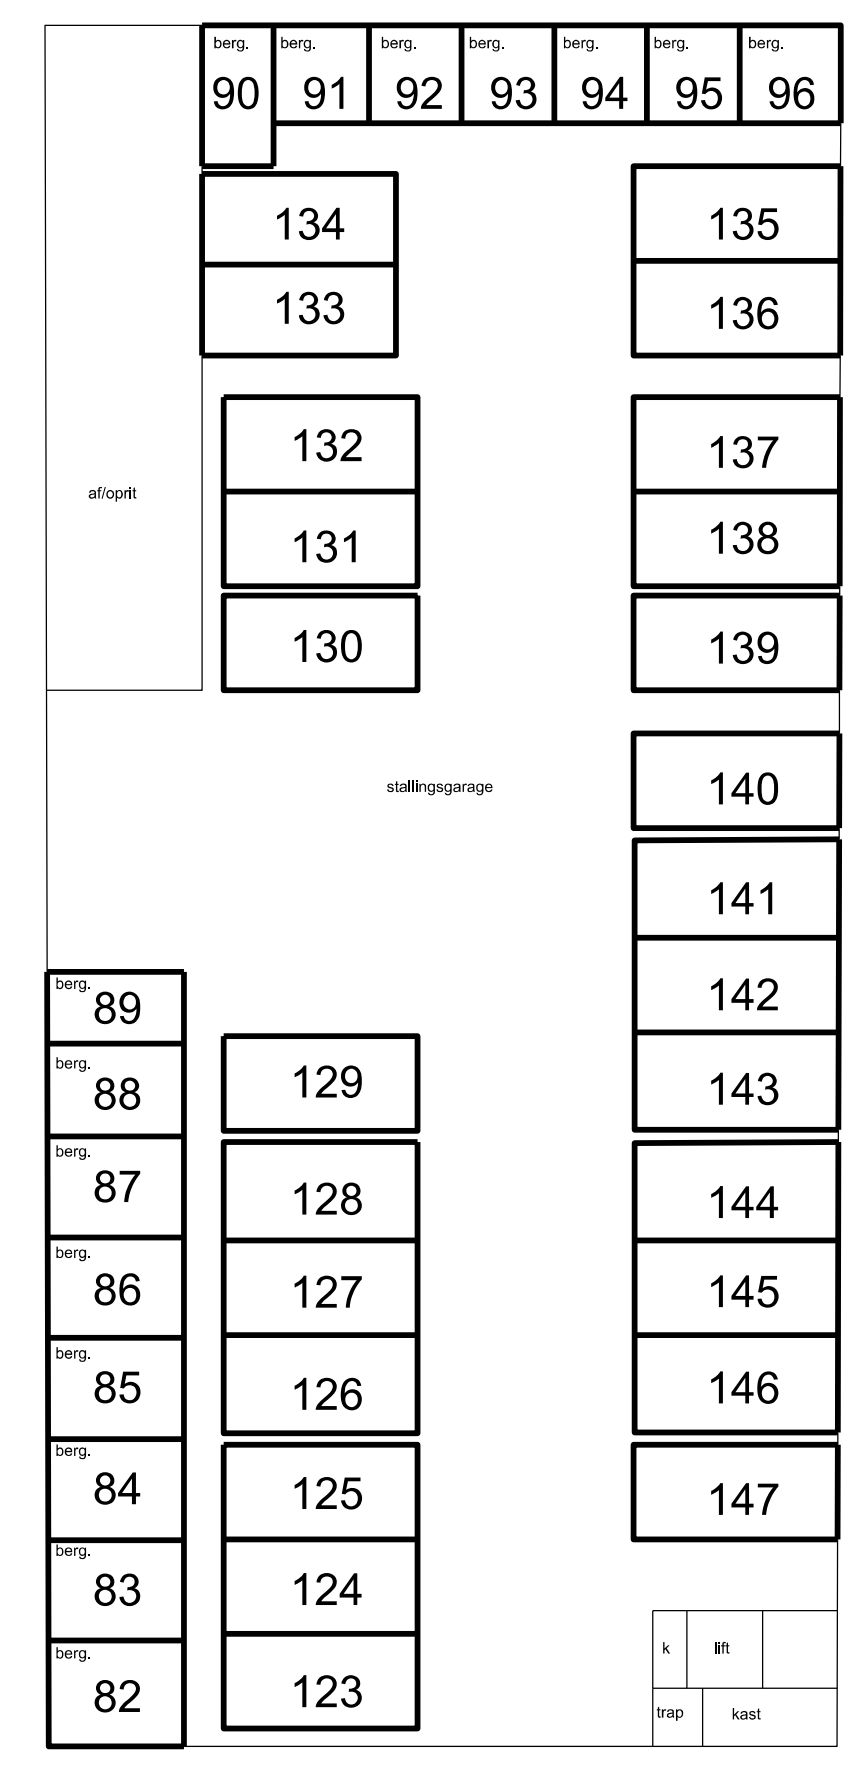

D.d. de Notaris

Situatie 1 : 500

1st verdieping 1 : 200

3rd verdieping 1 : 200

4th verdieping 1 : 200

Kelder 1 : 200

Begane grond 1 : 200

2nd verdieping 1 : 200

2nd verdieping 1 : 200