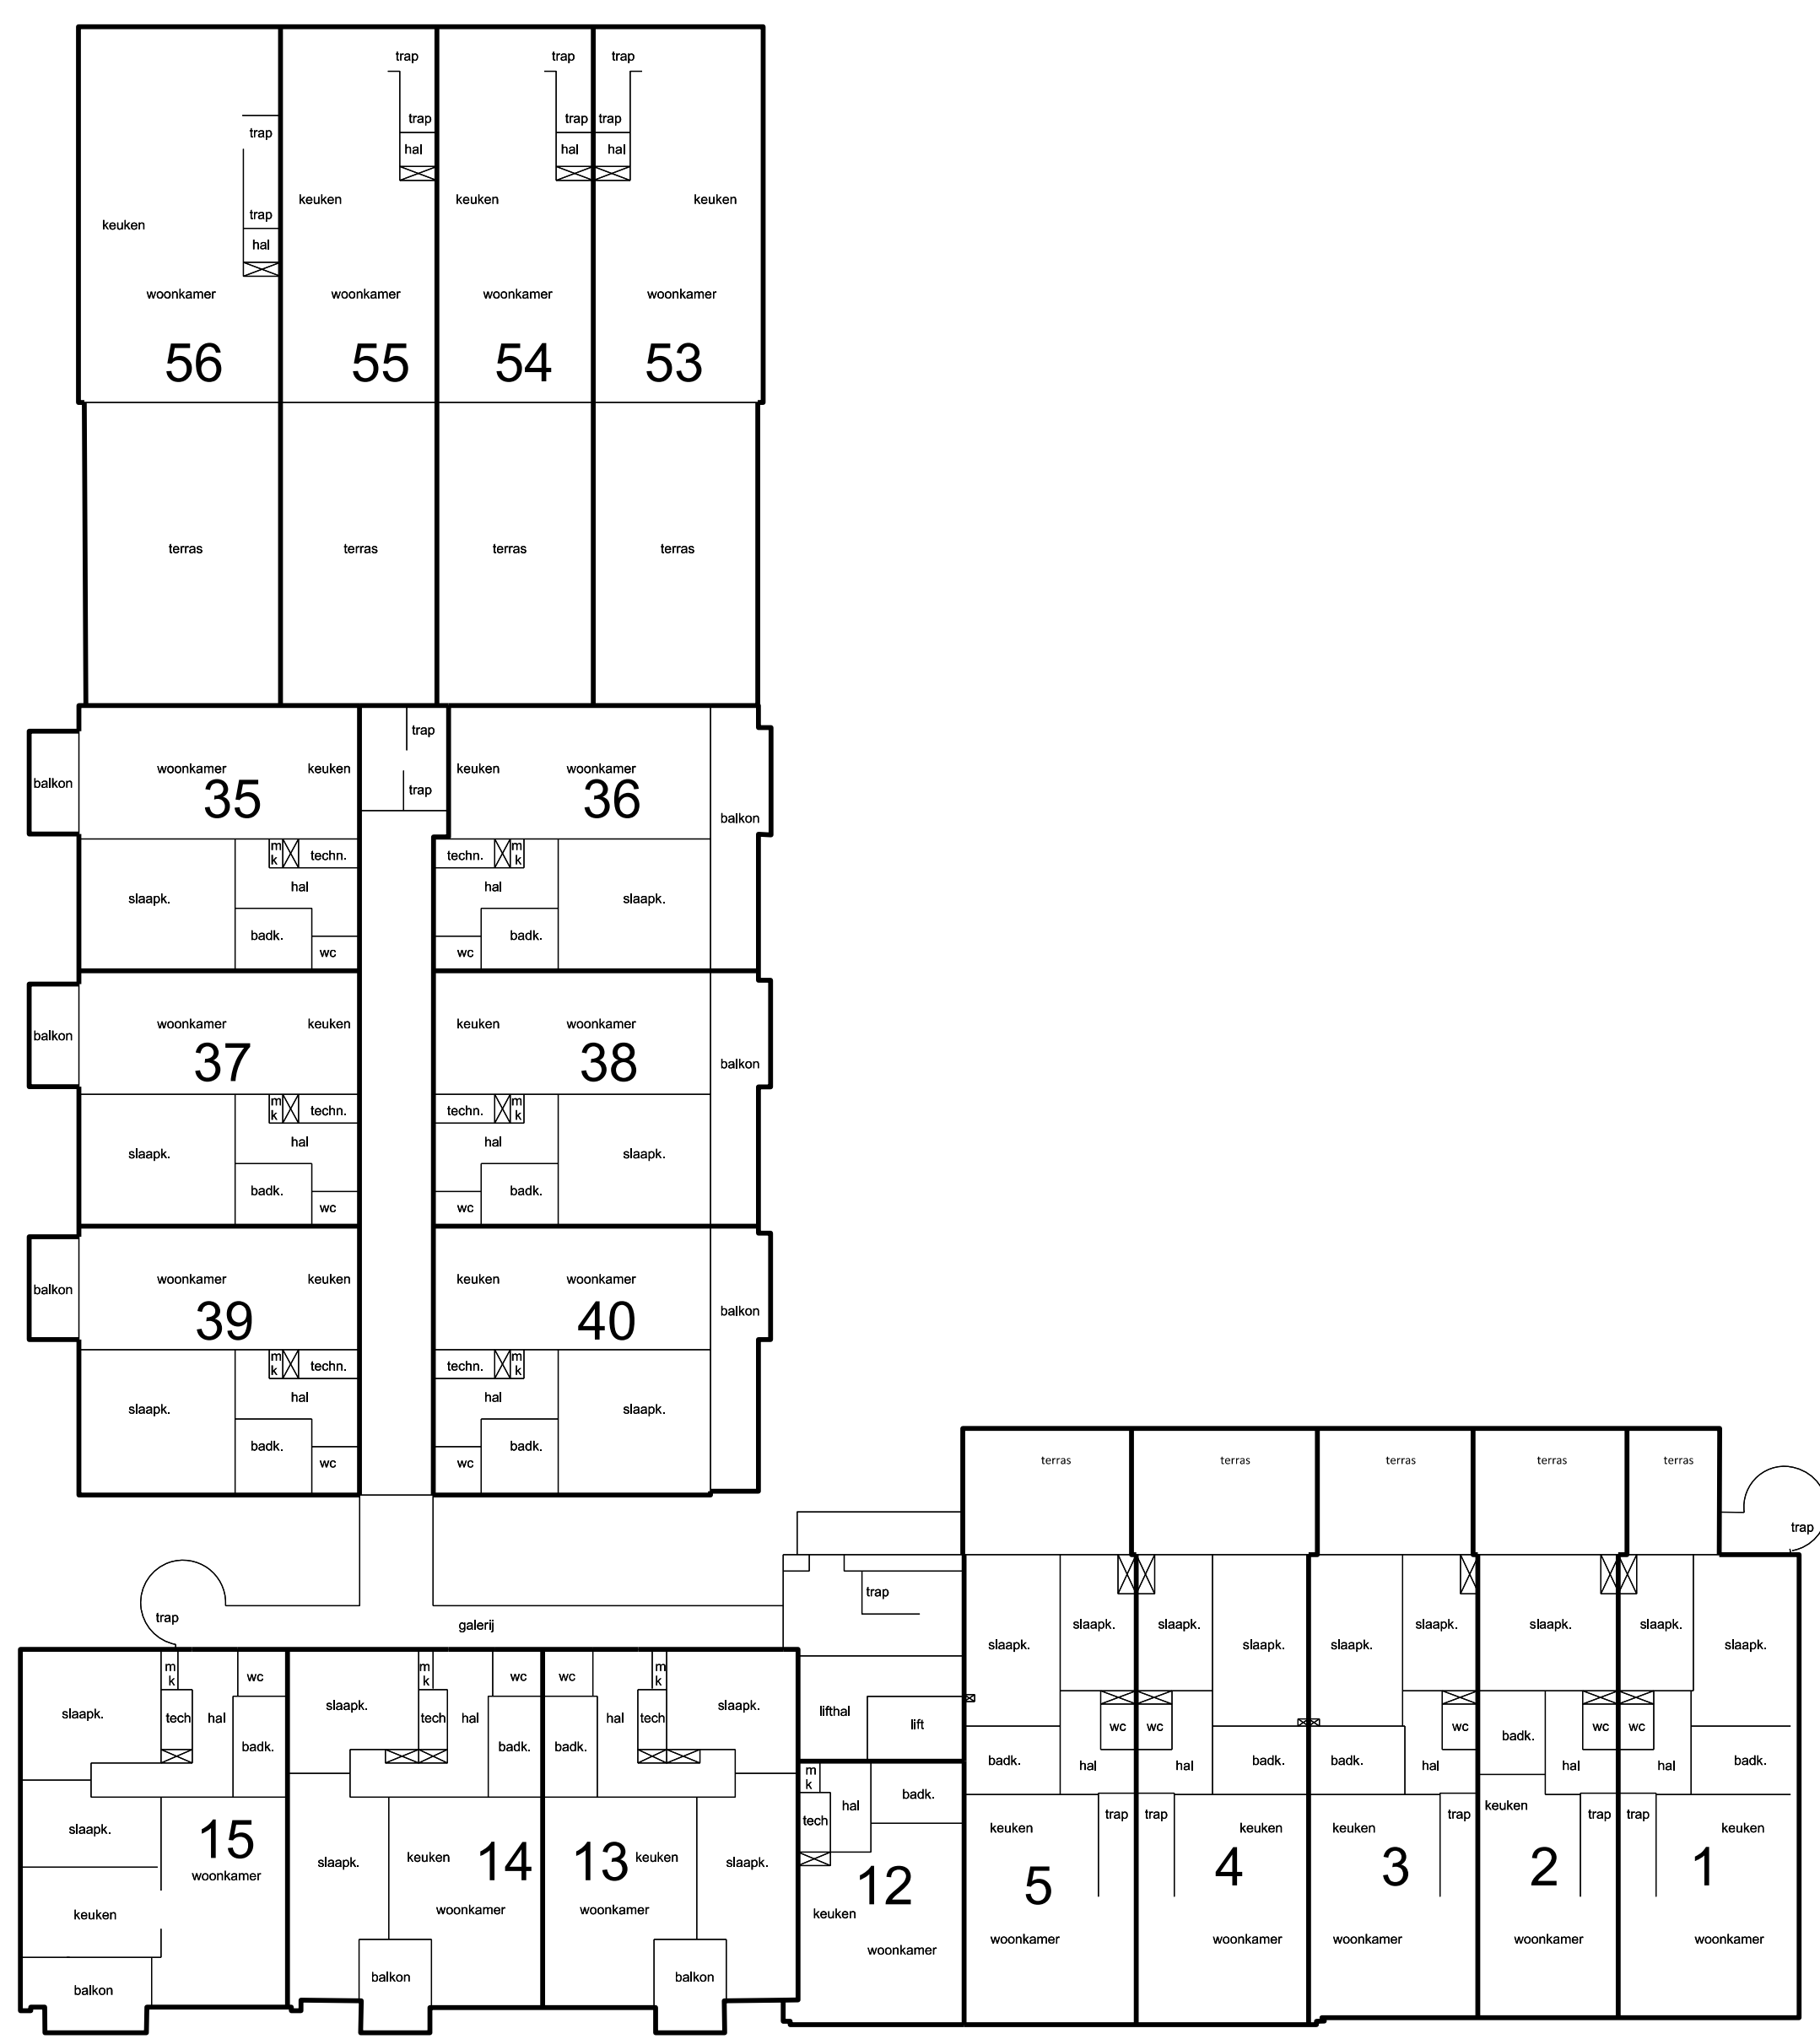

D.d. de Notaris

Situatie 1 : 500

1st verdieping 1 : 200

3rd verdieping 1 : 200

4th verdieping 1 : 200

Kelder 1 : 200

Begane grond 1 : 200

2nd verdieping 1 : 200

2nd verdieping 1 : 200