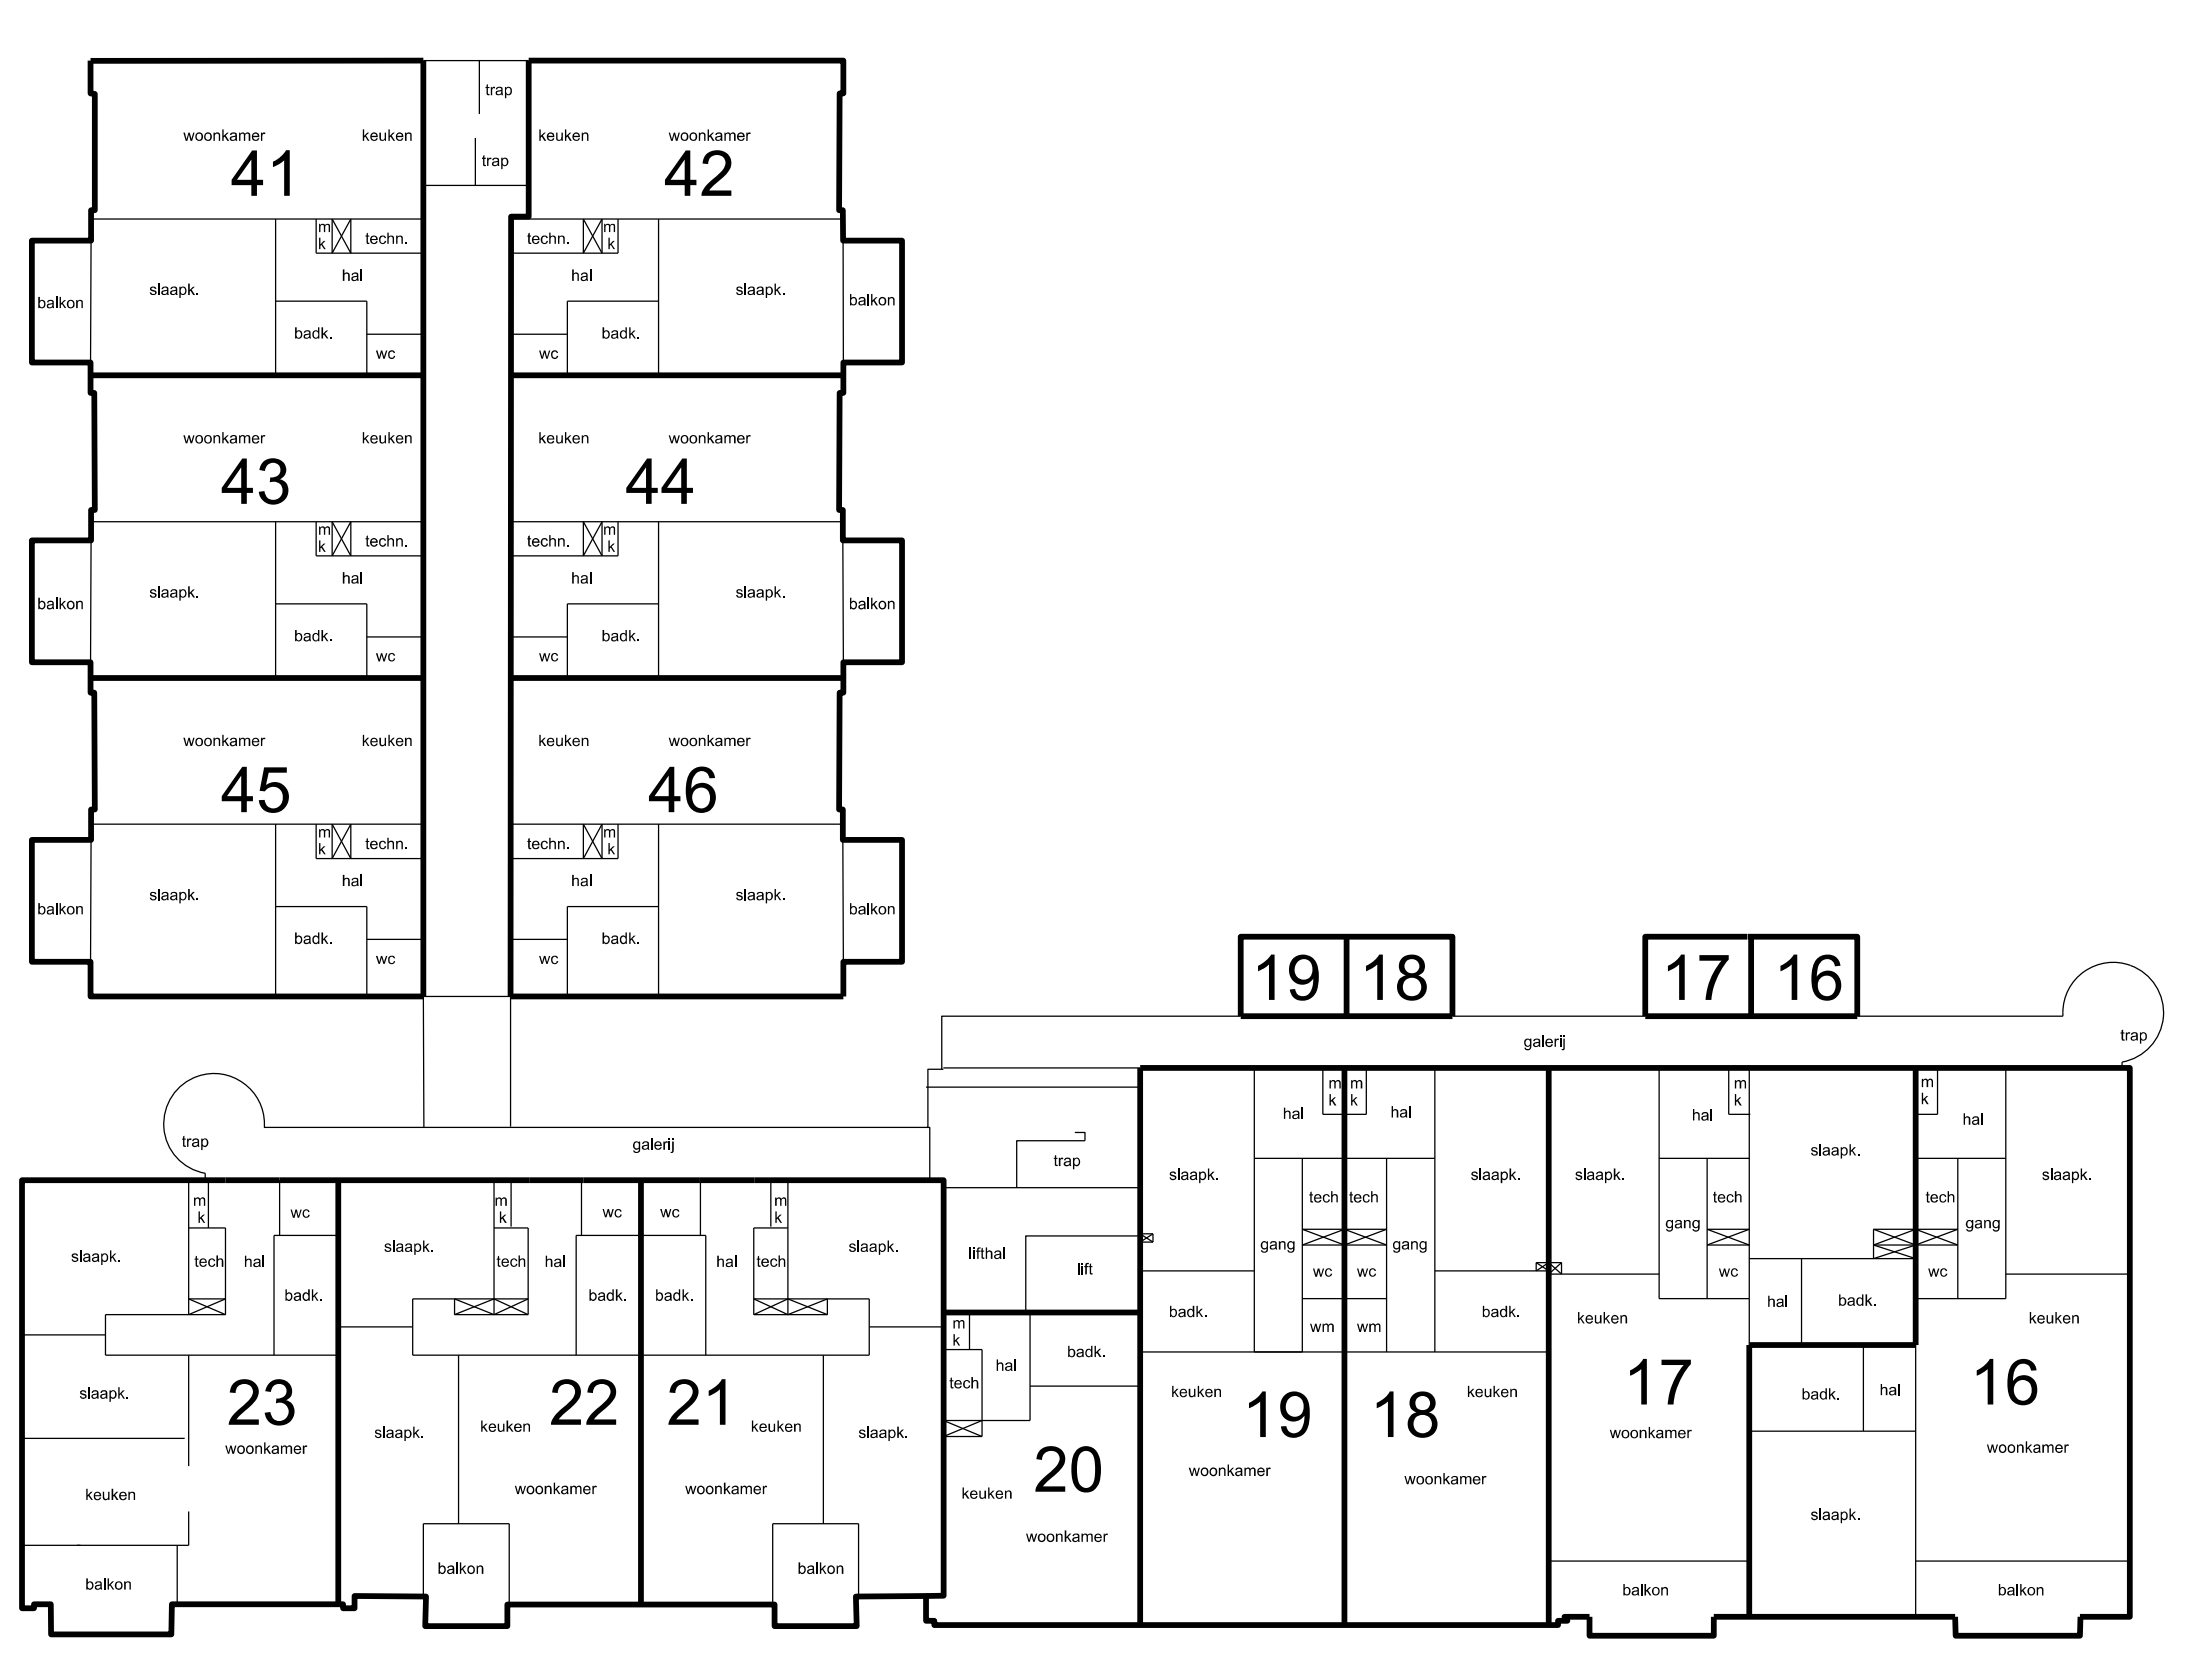

D.d. de Notaris

Situatie 1 : 500

1st verdieping 1 : 200

3rd verdieping 1 : 200

4th verdieping 1 : 200

Kelder 1 : 200

Begane grond 1 : 200

2nd verdieping 1 : 200

2nd verdieping 1 : 200