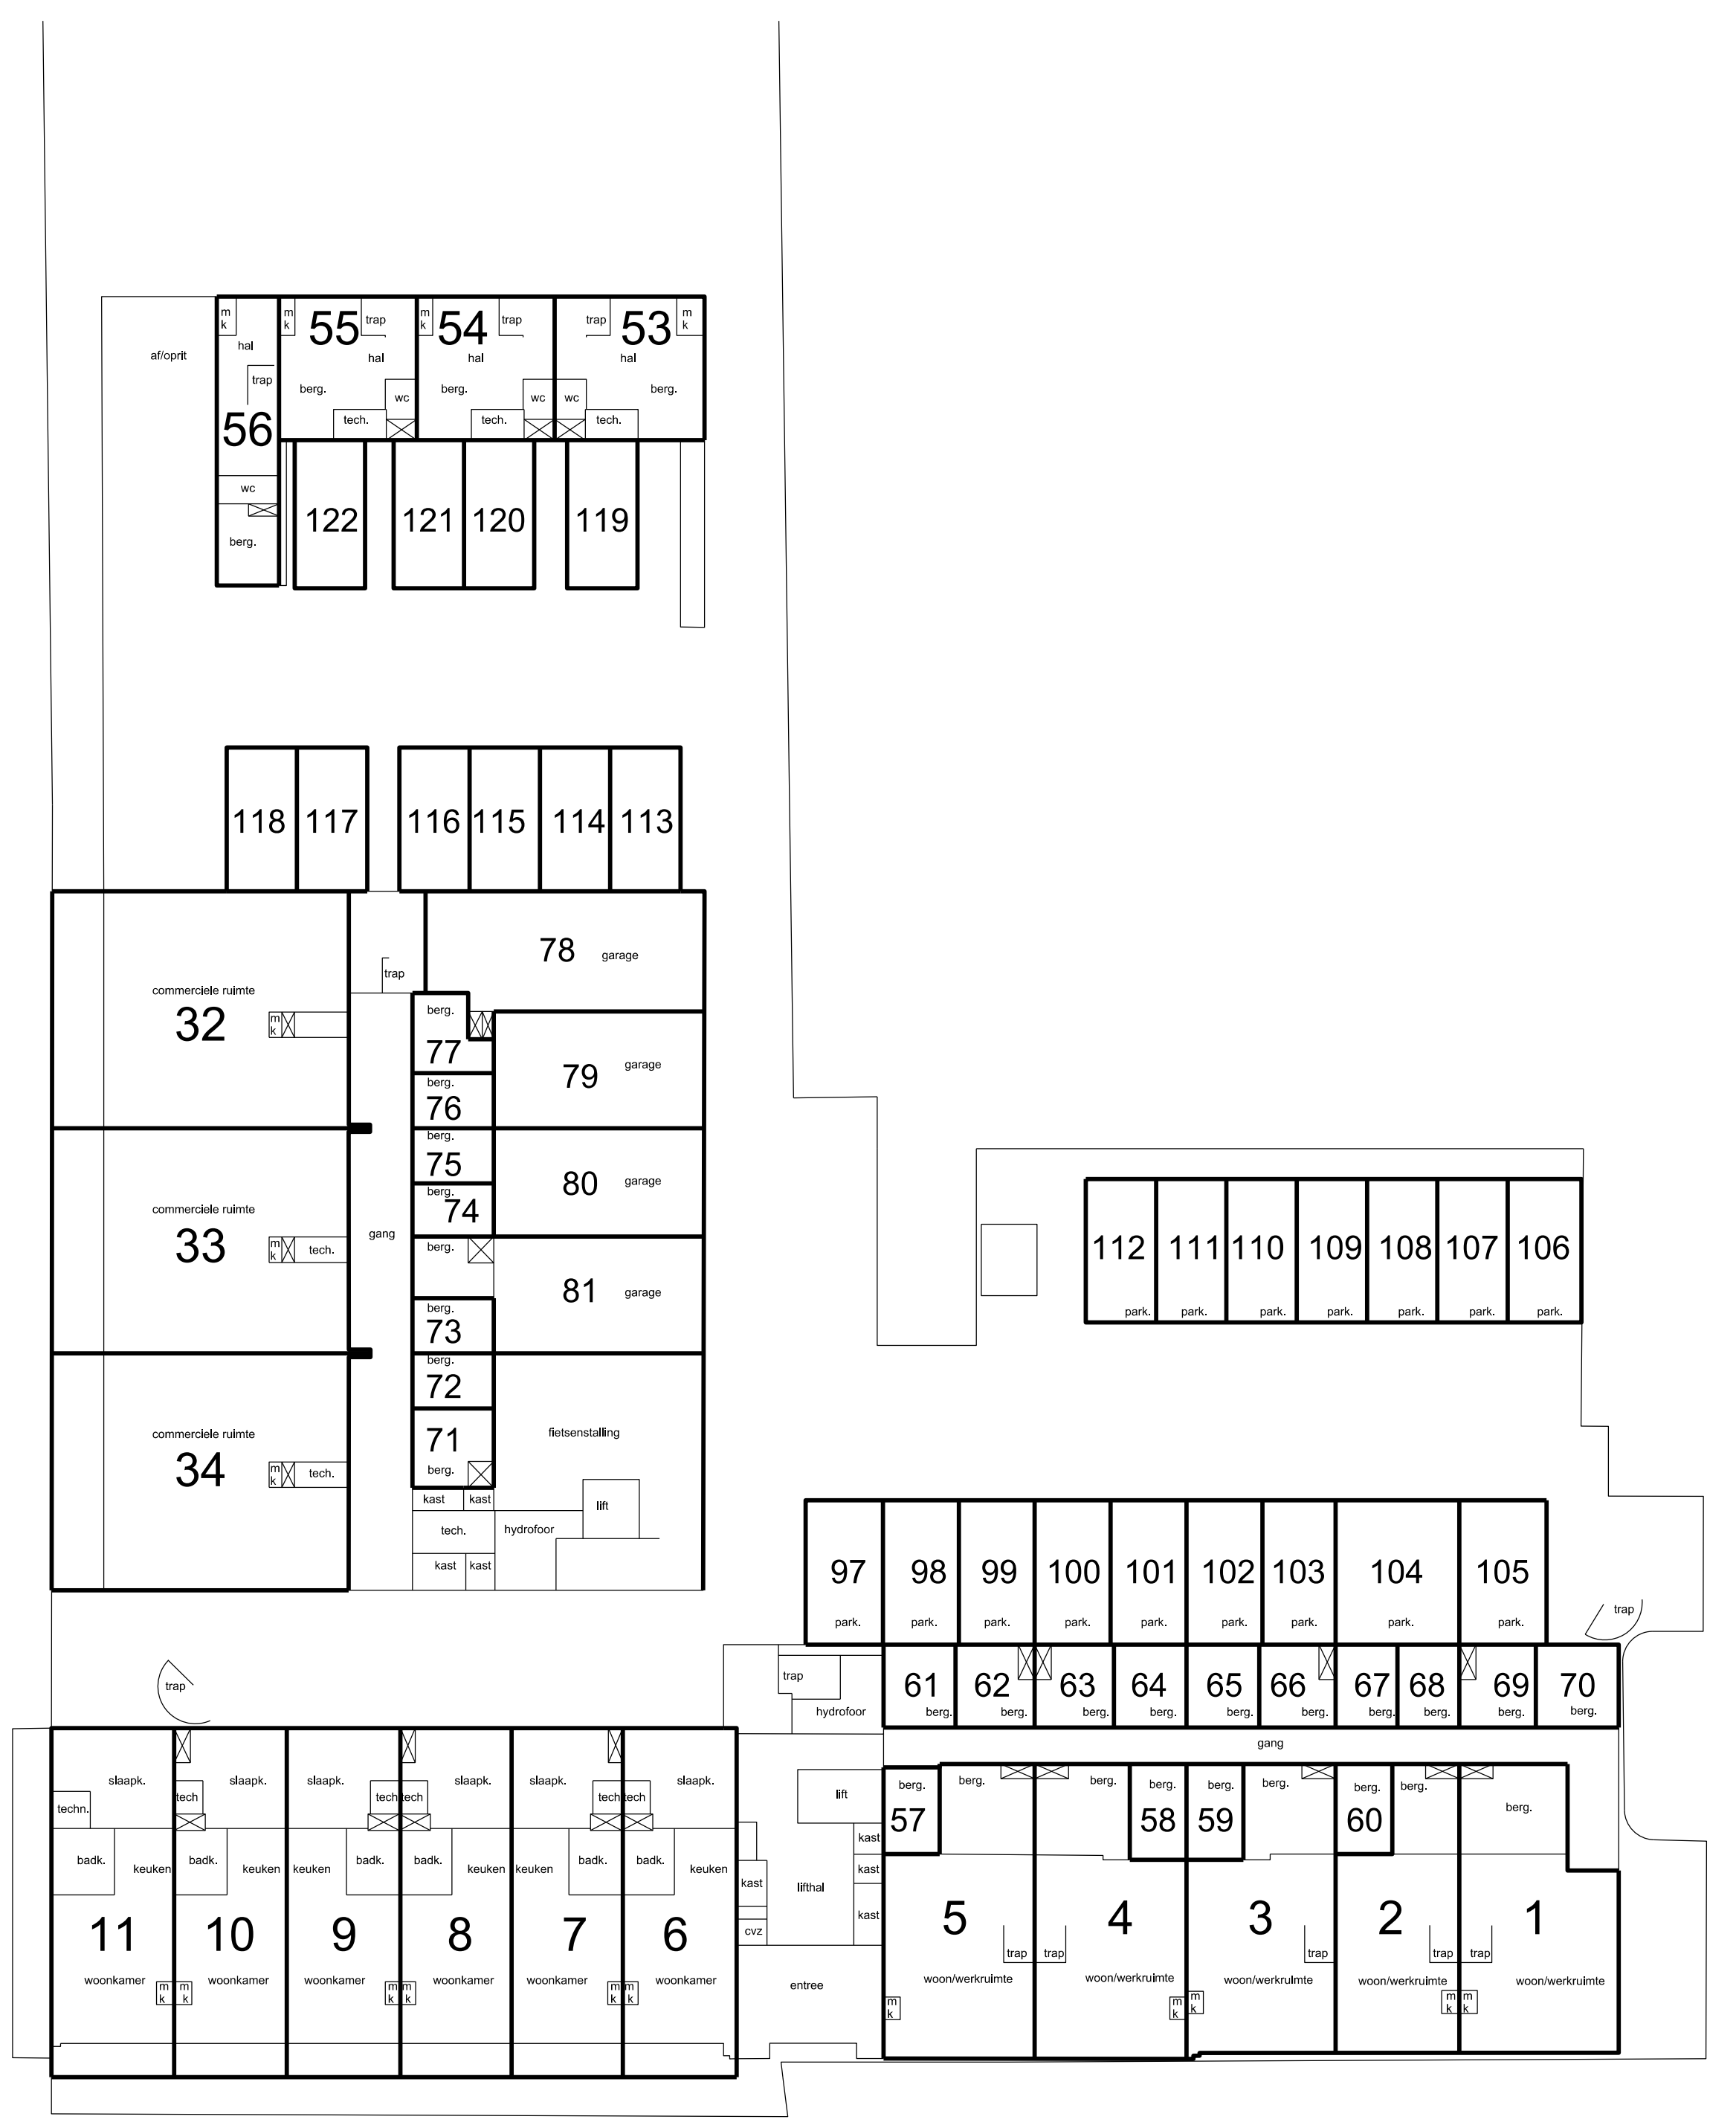

D.d. de Notaris

Situatie 1 : 500

1st verdieping 1 : 200

3rd verdieping 1 : 200

4th verdieping 1 : 200

Kelder 1 : 200

Begane grond 1 : 200

2nd verdieping 1 : 200

2nd verdieping 1 : 200