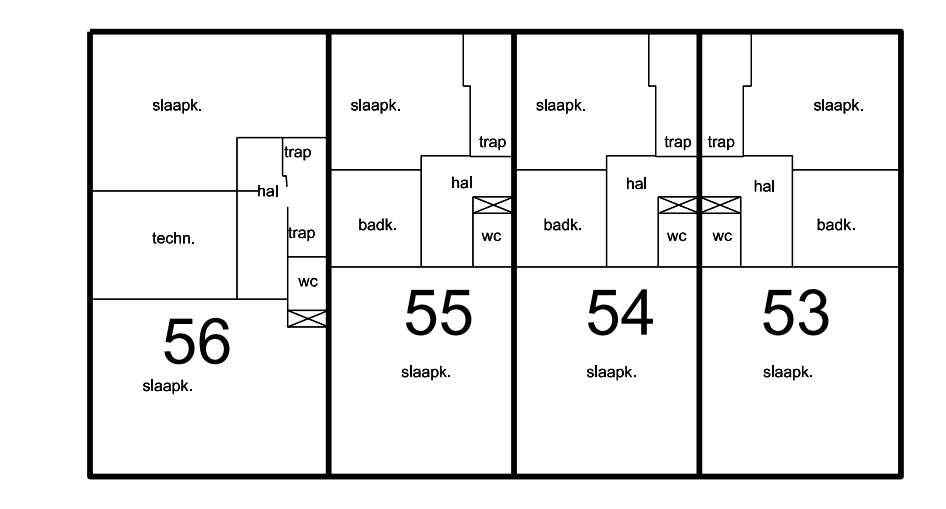

D.d. de Notaris

Situatie 1 : 500

1st verdieping 1 : 200

3rd verdieping 1 : 200

4th verdieping 1 : 200

Kelder 1 : 200

Begane grond 1 : 200

2nd verdieping 1 : 200

2nd verdieping 1 : 200